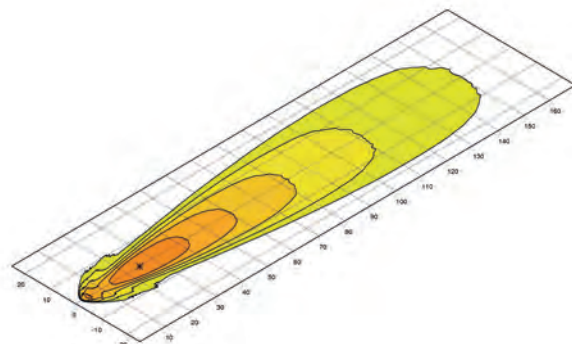

LIGHT DISTRIBUTION

Long-range illumination