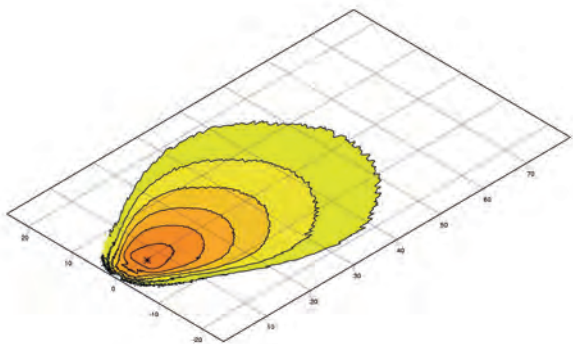

LIGHT DISTRIBUTION

Close-range illumination