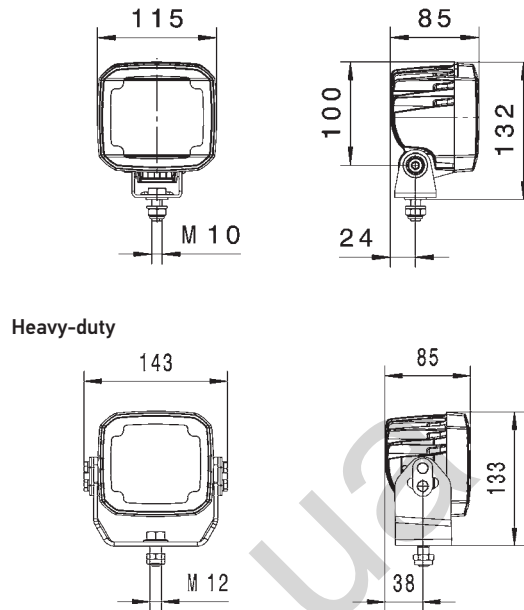

## Technical Data

Operating voltage/ Rated voltage	9–33 V
Recommended angle of inclination	Close-range: 12°, long: 5°
Light source type	9 high-power LEDs
Power consumption	30 W
Light output	2,200 lm
Colour temperature	6,500° Kelvin
Protection class	IP 6K9K and IP 6K8
Type approval	Ⓜ, ECE-R10
Housing	Aluminium die cast
Light exit area	105 x 95 mm
Weight	1,040 g / 1,220 g (HD)

## Dimensional sketch