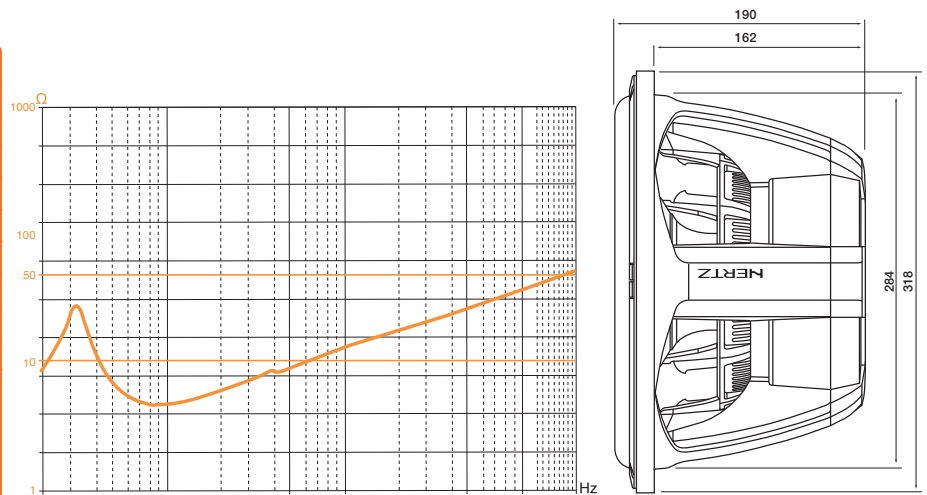

SUB HI energy WOOFER

HX 300 1200 Watt

Technical Specifications

Component	Subwoofer	
Size	mm	300 (12")
Power Handling (Watt)	peak	1200
	continuous program	600
Impedance	Ohm	4
Frequency response	Hz	28 - 700
Sensitivity	dB/SPL	90
Outer diameter	mm	318
Mounting hole diameter	mm	284
Magnet size	mm	190
Total depth	mm	190
Mounting depth	mm	162
Total driver displacement	lit	2,9
Weight of one component	Kg	9,7
Voice coil diameter	mm	65
Magnet	Double magnet, High density flux ferrite	
Cone	Polypropylene with Mica injection	
Xmech*	mm	23

Electro-Acoustic Parameters

D	mm	253
Xmax	mm	14
Re	Ohm	2,9
Fs	Hz	33
Le	mH@1kHz	1,83
Le	mH@10kHz	0,56
Vas	lit	49,62
Mms	gr	167,1
Cms	mm/N	0,13
BL	T-m	13,57
Qts		0,47
Qes		0,53
Qms		4,40
Spl (1m/2,83V)	dB	90

Xmech* maximum mechanic excursion: it indicates the motion range in the speaker linear functioning area, in both ways.

1. 1 Low incidence five spoke, anti-resonant aluminium alloy basket.
2. 2 Front-Back gasket.
3. 3 V-cone with Polypropylene membrane stiffened with mineral powders.
4. 4 High excursion surround.
5. 5 Black nomex spider.
6. 6 Extended pole.
7. 7 Aluminium former and high temperature pure copper voice coil.
8. 8 Oversized motor with forced ventilation system.
9. 9 Butyl rubber protective ring for acoustic damping.
10. 10 Easy to access, oversized terminals for high-grade cable termination.