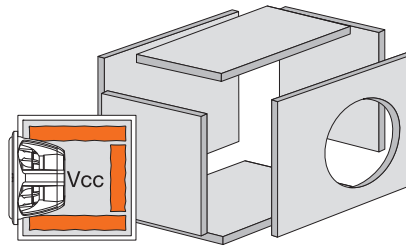

design

HX 300

The speaker overall volume must be taken into account when designing a box: if the driver is mounted with its magnet facing the box inner part, add the volume indicated in the Technical Specifications (Total driver displacement) to total volume calculation.
The volumes of Reflex projects include tubes and ports overall dimensions.

Sealed Box - Dimension

The box is deliberately small in order to optimize the overall dimension; this is the right solution for those who have a narrow space but not sacrificing the powerful bass.