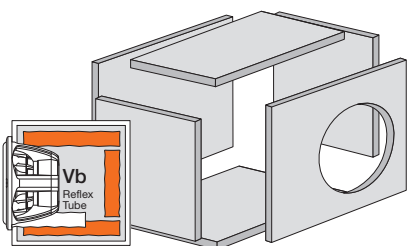

Reflex Box - Performance

Great power handling, high sensitivity values and great impact; loudest bass performance with all kinds of music.

Damping material:
FONOFORM on all the inside walls except for the speaker's.

Reflex Box	
Vb =	34,88 l
Fb =	40 Hz
Reflex Tube	
Ø =	AR 80V
L =	220 mm