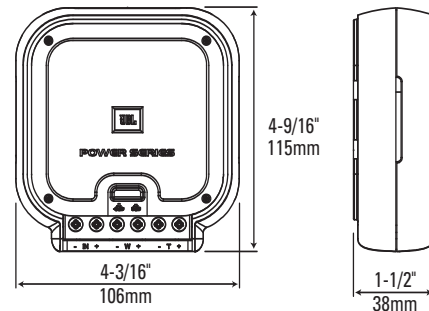

P560C, P660C, P663C