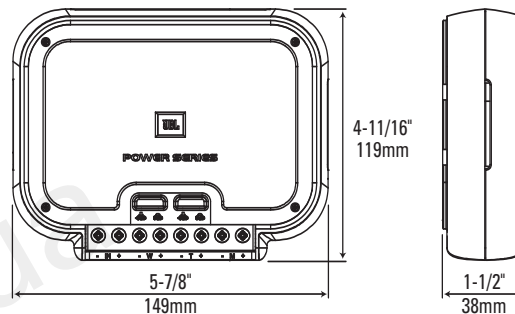

P6560C, P6563C