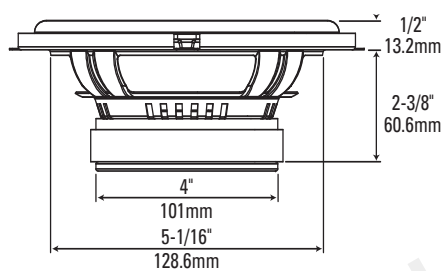

- ① High Cut = 0dB ② High Cut = -6dB

P663C, P6563C

- ① High Cut = 0dB
Shelf = 0dB ② High Cut = -3dB
Shelf = 0dB ③ High Cut = 0dB
Shelf = -6dB ④ High Cut = -3dB
Shelf = -6dB

P560C

P660C, P663C

P6560C, P6563C