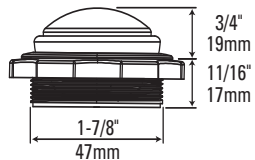

P26T (P560C, P660C, P6560C, P663C, P6563C)