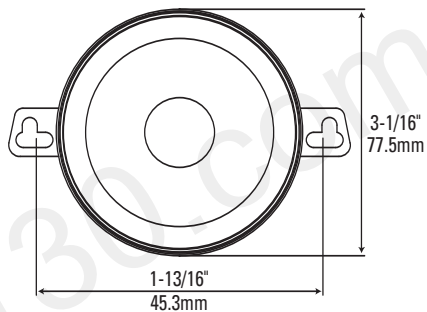

P26T (P560C, P660C, P6560C, P663C, P6563C)

P26T

3"/80mm

P6560C, P6563C

P560C, P660C, P663C