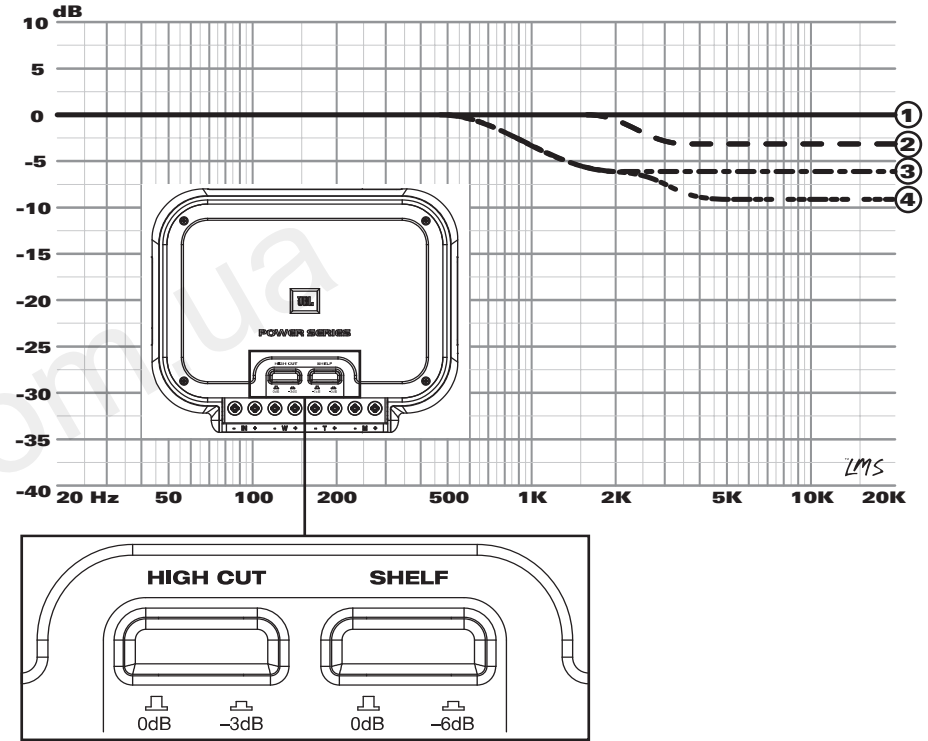

- ① High Cut = 0dB ② High Cut = -6dB

P663C, P6563C

- ① High Cut = 0dB
Shelf = 0dB ② High Cut = -3dB
Shelf = 0dB ③ High Cut = 0dB
Shelf = -6dB ④ High Cut = -3dB
Shelf = -6dB

P560C

P660C, P663C

P6560C, P6563C