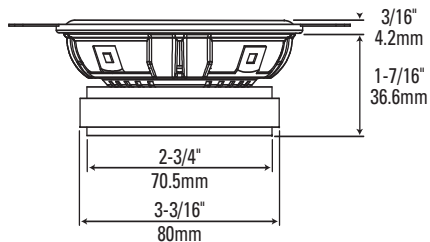

P26T (P560C, P660C, P6560C, P663C, P6563C)

P26T

3"/80mm

P6560C, P6563C

P560C, P660C, P663C