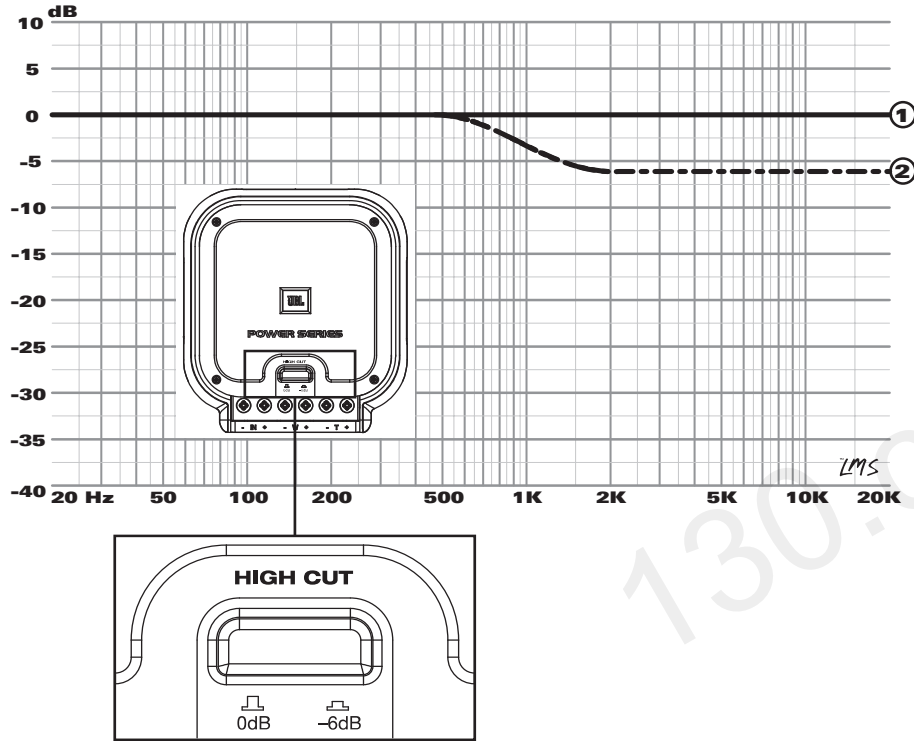

- ① High Cut = 0dB ② High Cut = -6dB

P663C, P6563C

- ① High Cut = 0dB
Shelf = 0dB ② High Cut = -3dB
Shelf = 0dB ③ High Cut = 0dB
Shelf = -6dB ④ High Cut = -3dB
Shelf = -6dB

P560C

P660C, P663C

P6560C, P6563C