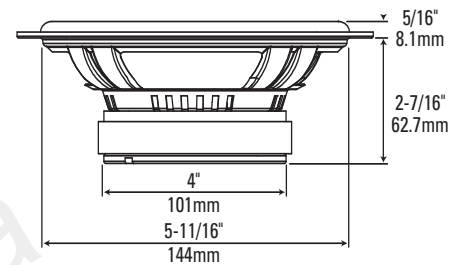

- ① High Cut = 0dB ② High Cut = -6dB

P663C, P6563C

- ① High Cut = 0dB
Shelf = 0dB ② High Cut = -3dB
Shelf = 0dB ③ High Cut = 0dB
Shelf = -6dB ④ High Cut = -3dB
Shelf = -6dB

P560C

P660C, P663C

P6560C, P6563C