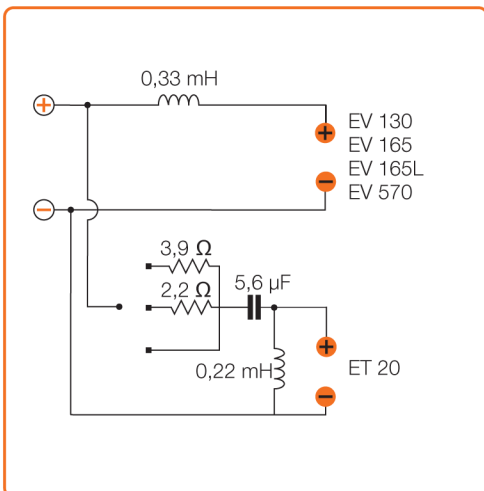

SYSTEM energy

ESK 165 **200 Watt**

Technical Specifications

Component:	2 way system	
Size	EV 165 woofer	165 mm (6^{11/16})
	ET 20 tweeter	20 mm (3/4")
Power Handling (Watt)	peak	200
	continuous program	100
Impedance	Ohm	4
Frequency response	Hz	60 - 23k
Sensitivity	dB/SPL	93
Outer diameter	mm	165
Mounting hole diameter	mm	145
Magnet size	mm	85
Total depth	mm	72
Mounting depth	mm	66
Weight of one component	Kg	0,911

CX 200