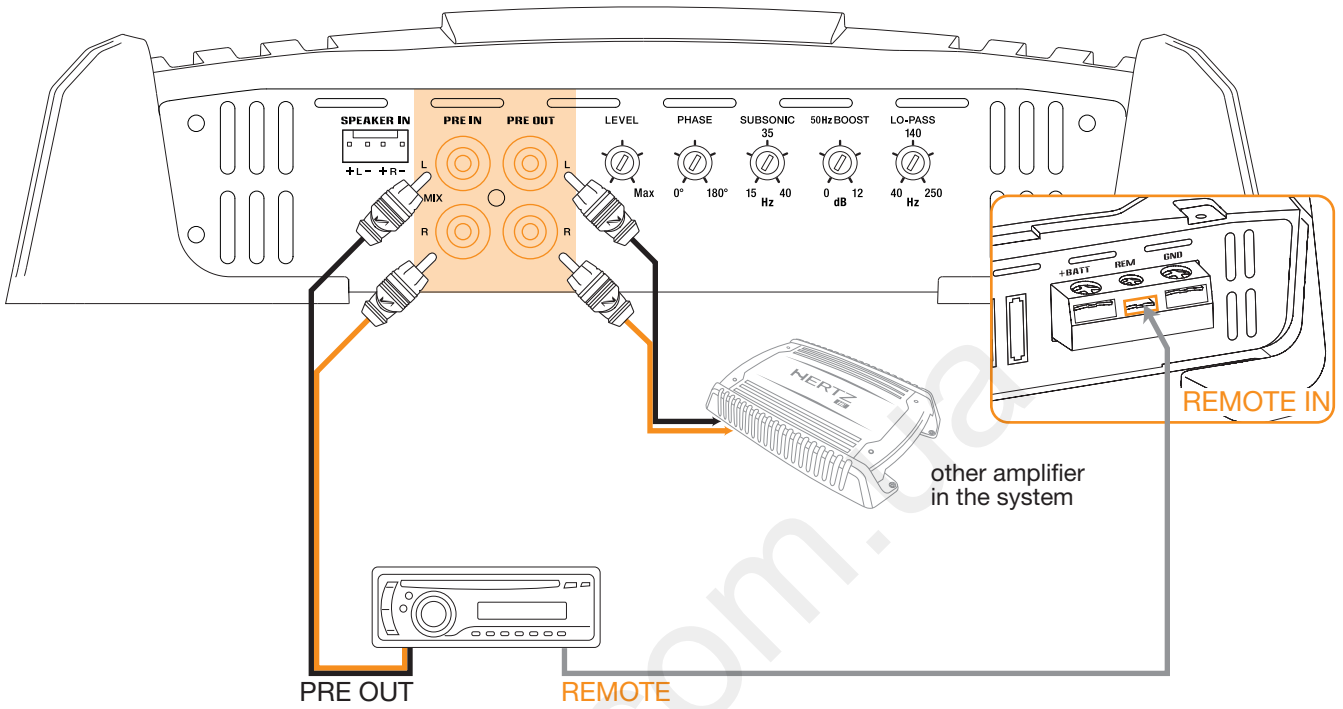

INPUTS

PRE IN / PRE OUT