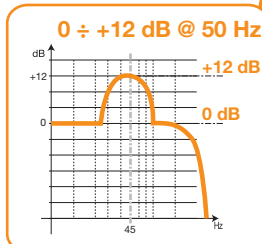

CONTROLS

PHASE CONTROL

CONTROLS

SUBSONIC / BASS BOOST / LO-PASS FILTER

BASS BOOST