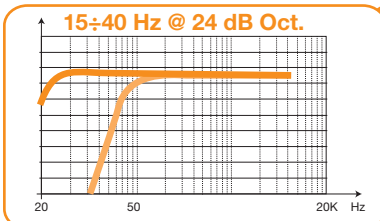

SUBSONIC FILTER