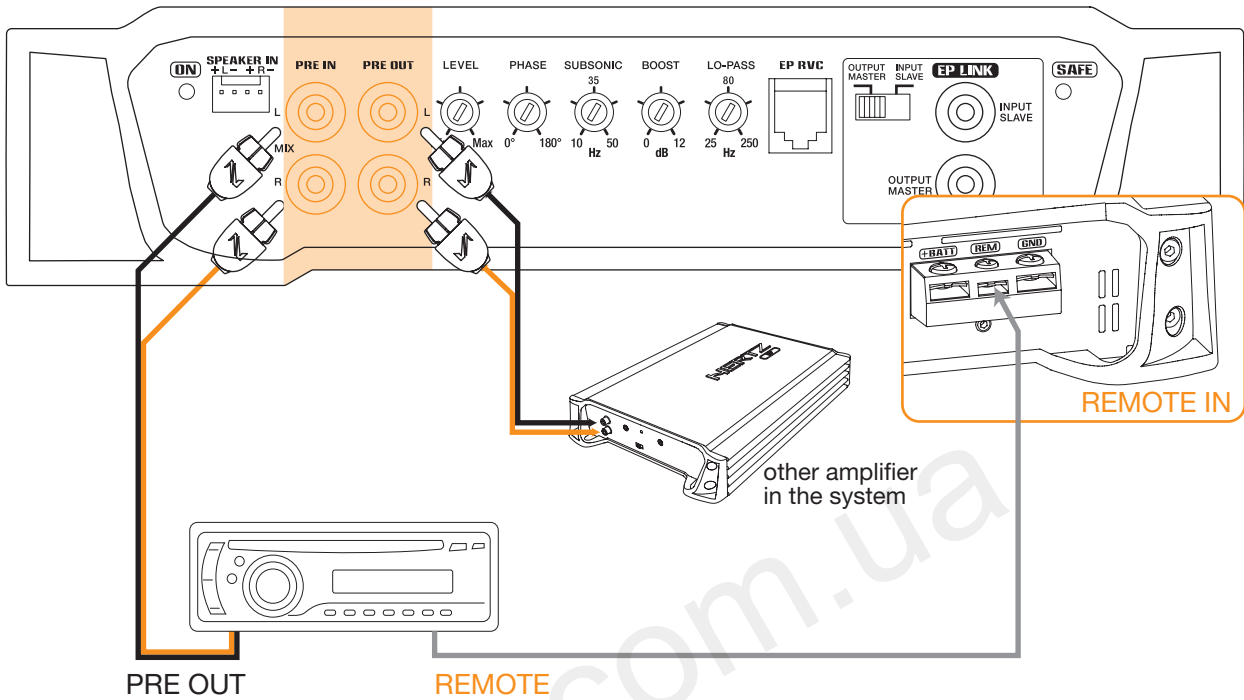

INPUTS

PRE IN / PRE OUT