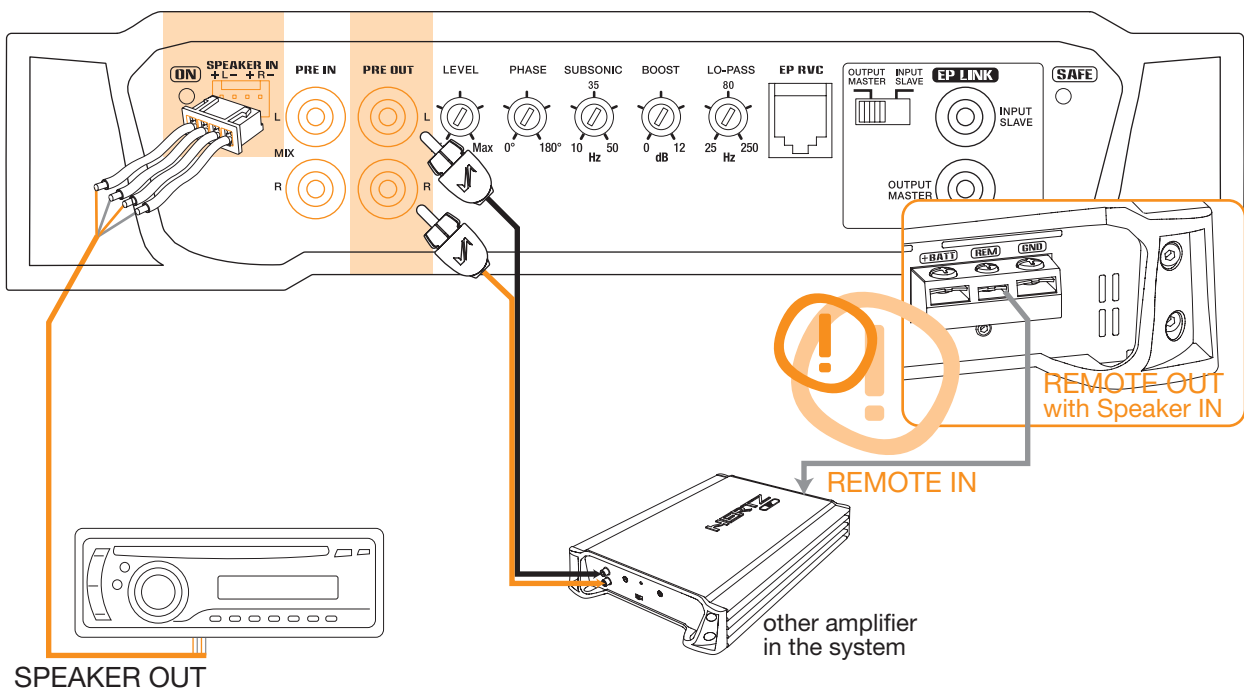

**OUTPUTS**

**SINGLE SUBWOOFER**

**OUTPUTS**

**DOUBLE SUBWOOFER (parallel connection)**

EP LINK

INPUT CONFIGURATION

OUTPUT CONFIGURATION

**CONTROLS**

**REMOTE VOLUME CONTROL**

5 m (provided with RVC SUB A)

**RVC SUB A (optional)**

**CONTROLS**

**PHASE CONTROL**

**CONTROLS**

**SUBSONIC / LO-PASS FILTER**

**SUBSONIC FILTER**