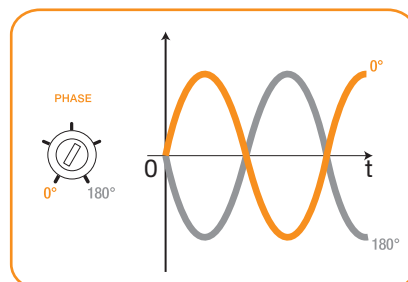

**REMOTE VOLUME CONTROL**

5 m (provided with RVC SUB A)

**RVC SUB A (optional)**

**CONTROLS**

**PHASE CONTROL**

**CONTROLS**

**SUBSONIC / LO-PASS FILTER**

**SUBSONIC FILTER**