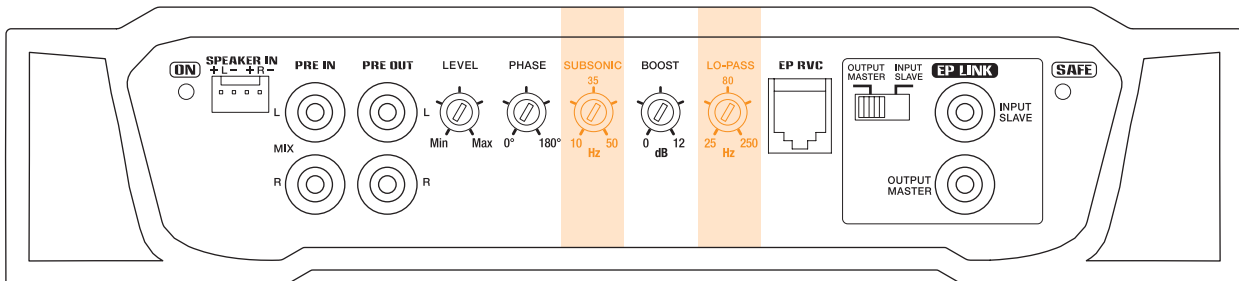

**OUTPUTS**

**SINGLE SUBWOOFER**

**OUTPUTS**

**DOUBLE SUBWOOFER (parallel connection)**

EP LINK

INPUT CONFIGURATION

OUTPUT CONFIGURATION

**CONTROLS**

**REMOTE VOLUME CONTROL**

5 m (provided with RVC SUB A)

**RVC SUB A (optional)**

**CONTROLS**

**PHASE CONTROL**

**CONTROLS**

**SUBSONIC / LO-PASS FILTER**

**SUBSONIC FILTER**