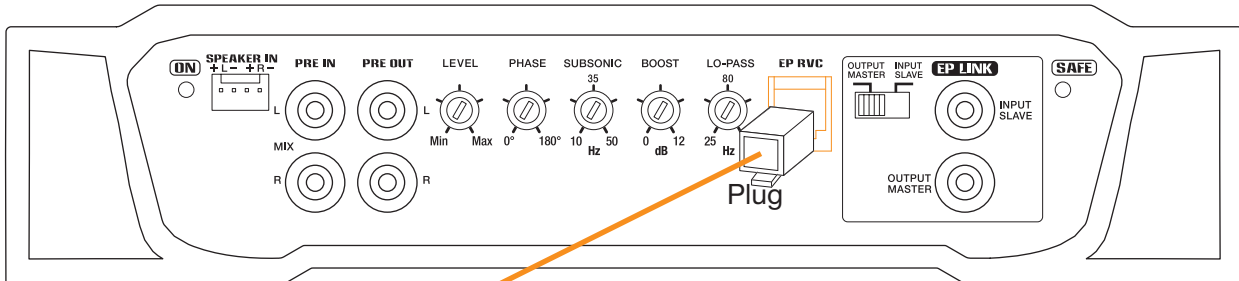

**OUTPUTS**

**SINGLE SUBWOOFER**

**OUTPUTS**

**DOUBLE SUBWOOFER (parallel connection)**

EP LINK

INPUT CONFIGURATION

OUTPUT CONFIGURATION

**CONTROLS**

**REMOTE VOLUME CONTROL**

5 m (provided with RVC SUB A)

**RVC SUB A (optional)**

**CONTROLS**

**PHASE CONTROL**

**CONTROLS**

**SUBSONIC / LO-PASS FILTER**

**SUBSONIC FILTER**