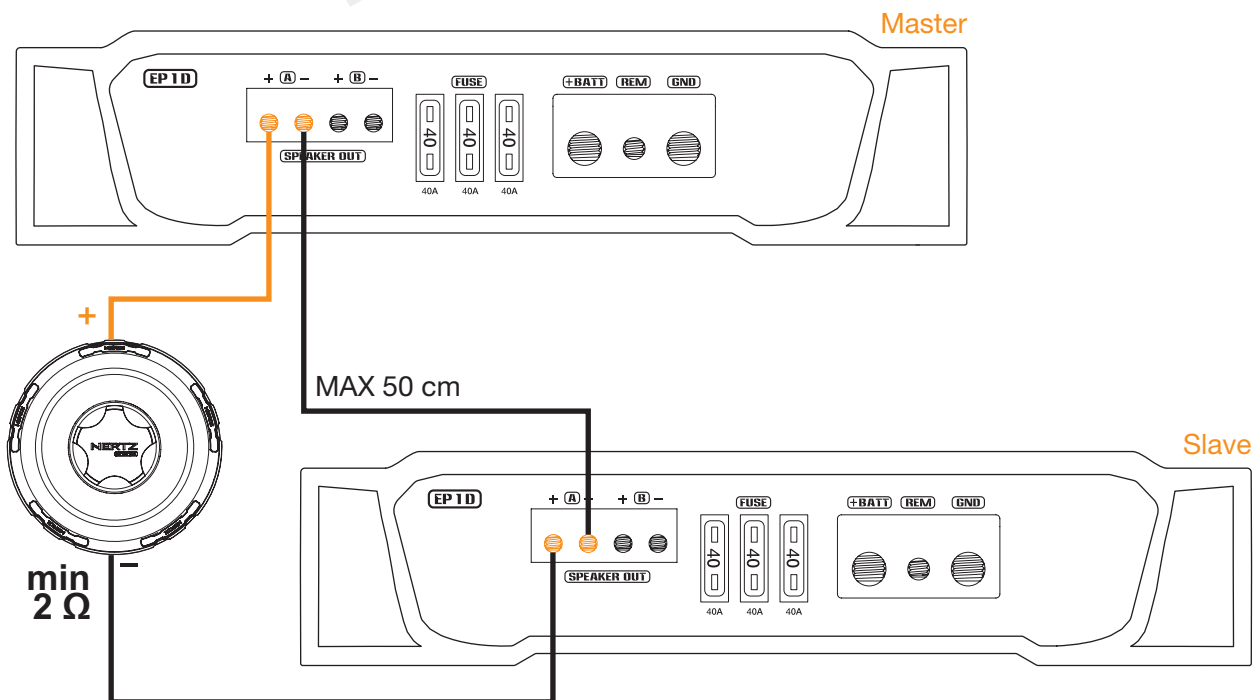

**OUTPUTS**

**SINGLE SUBWOOFER**

**OUTPUTS**

**DOUBLE SUBWOOFER (parallel connection)**

EP LINK

INPUT CONFIGURATION

OUTPUT CONFIGURATION

**CONTROLS**

**REMOTE VOLUME CONTROL**

5 m (provided with RVC SUB A)

**RVC SUB A (optional)**

**CONTROLS**

**PHASE CONTROL**

**CONTROLS**

**SUBSONIC / LO-PASS FILTER**

**SUBSONIC FILTER**