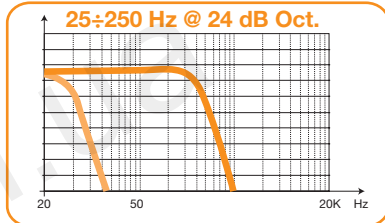

LO-PASS FILTER

25÷250 Hz @ 24 dB Oct.