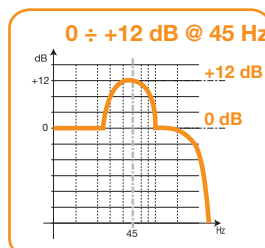

10÷50 Hz @ 24 dB Oct.

**LO-PASS FILTER**

25÷250 Hz @ 24 dB Oct.

**CONTROLS**

**BASS BOOST**

0 ÷ +12 dB @ 45 Hz

**CONFIGURATION**

**Input/Output configuration**