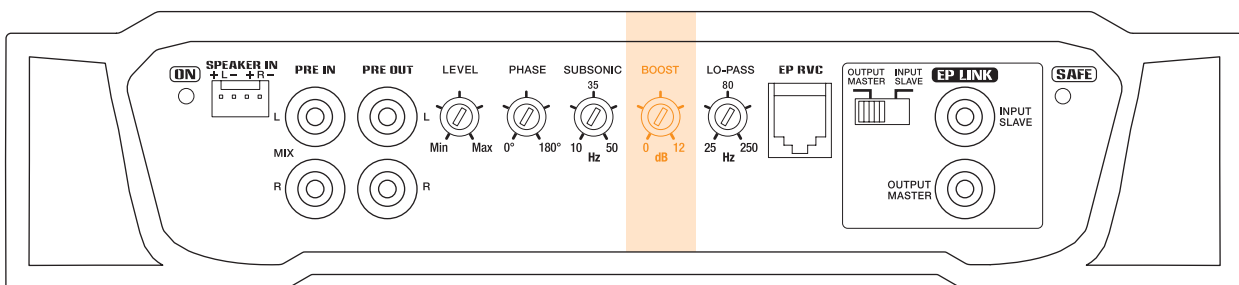

CONTROLS

BASS BOOST