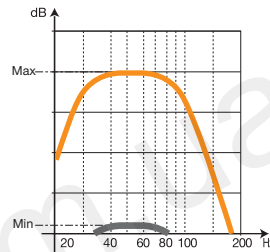

CONTROLS

REMOTE VOLUME CONTROL

5 m (provided with RVC SUB A)

CONTROLS

PHASE CONTROL