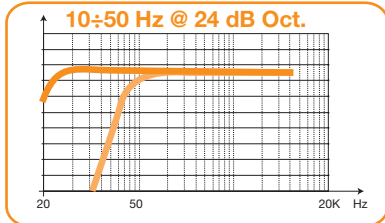

SUBSONIC FILTER

10÷50 Hz @ 24 dB Oct.