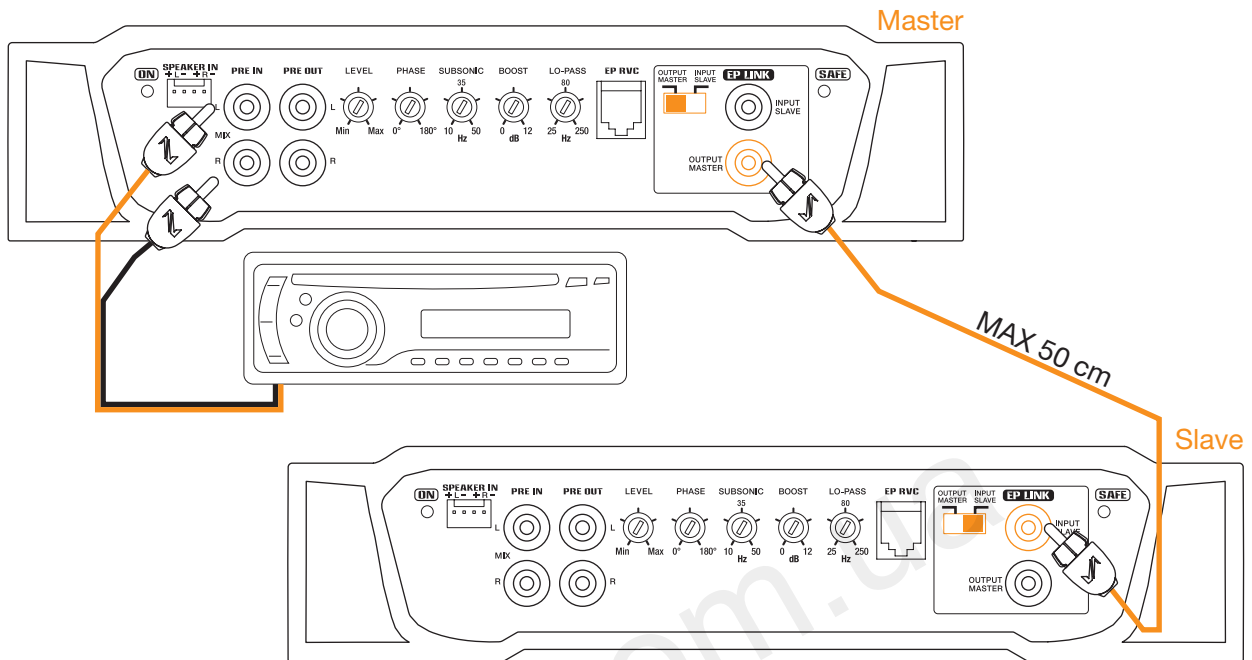

**OUTPUTS**

**SINGLE SUBWOOFER**

**OUTPUTS**

**DOUBLE SUBWOOFER (parallel connection)**

EP LINK

INPUT CONFIGURATION

OUTPUT CONFIGURATION

**CONTROLS**

**REMOTE VOLUME CONTROL**

5 m (provided with RVC SUB A)

**RVC SUB A (optional)**

**CONTROLS**

**PHASE CONTROL**

**CONTROLS**

**SUBSONIC / LO-PASS FILTER**

**SUBSONIC FILTER**