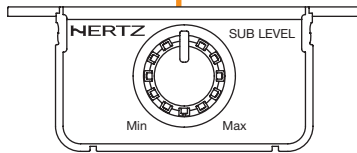

**OUTPUTS**

**SINGLE SUBWOOFER**

**OUTPUTS**

**DOUBLE SUBWOOFER (parallel connection)**

EP LINK

INPUT CONFIGURATION

OUTPUT CONFIGURATION

**CONTROLS**

**REMOTE VOLUME CONTROL**

5 m (provided with RVC SUB A)

**RVC SUB A (optional)**

**CONTROLS**

**PHASE CONTROL**

**CONTROLS**

**SUBSONIC / LO-PASS FILTER**

**SUBSONIC FILTER**