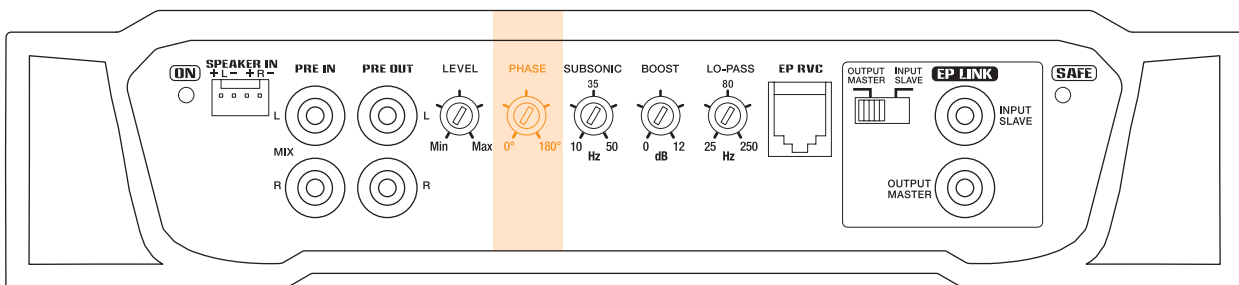

**OUTPUTS**

**SINGLE SUBWOOFER**

**OUTPUTS**

**DOUBLE SUBWOOFER (parallel connection)**

EP LINK

INPUT CONFIGURATION

OUTPUT CONFIGURATION

**CONTROLS**

**REMOTE VOLUME CONTROL**

5 m (provided with RVC SUB A)

**RVC SUB A (optional)**

**CONTROLS**

**PHASE CONTROL**

**CONTROLS**

**SUBSONIC / LO-PASS FILTER**

**SUBSONIC FILTER**