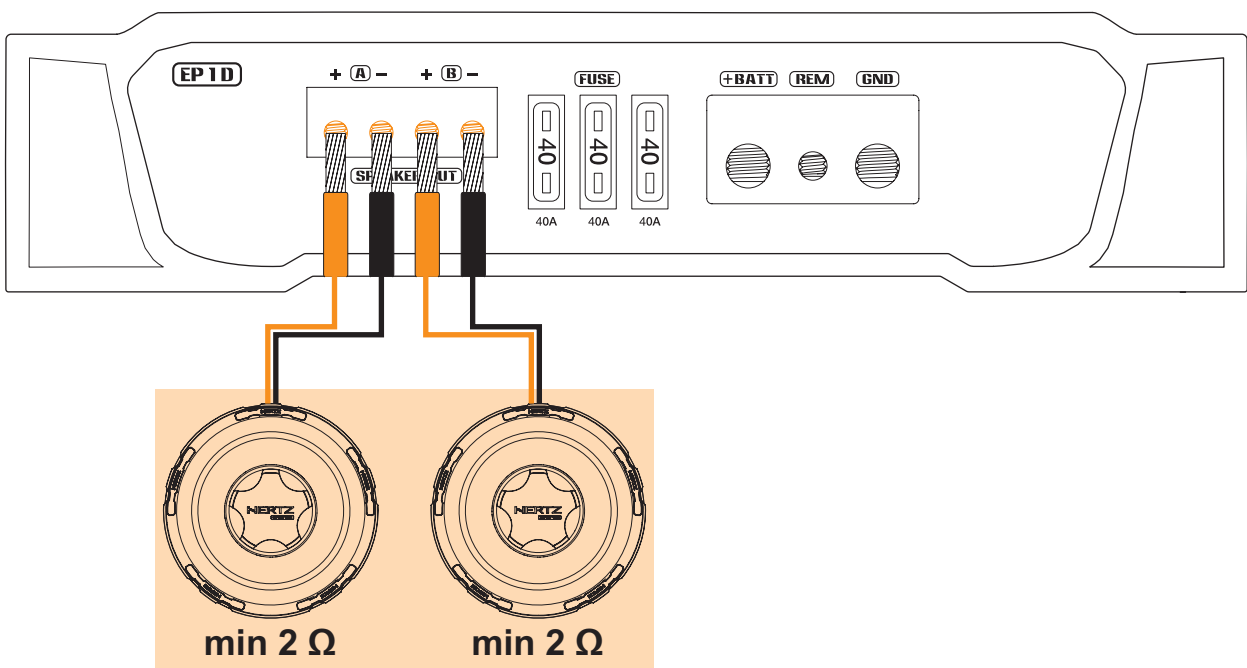

**OUTPUTS**

**SINGLE SUBWOOFER**

**OUTPUTS**

**DOUBLE SUBWOOFER (parallel connection)**

EP LINK

INPUT CONFIGURATION

OUTPUT CONFIGURATION

**CONTROLS**

**REMOTE VOLUME CONTROL**

5 m (provided with RVC SUB A)

**RVC SUB A (optional)**

**CONTROLS**

**PHASE CONTROL**

**CONTROLS**

**SUBSONIC / LO-PASS FILTER**

**SUBSONIC FILTER**