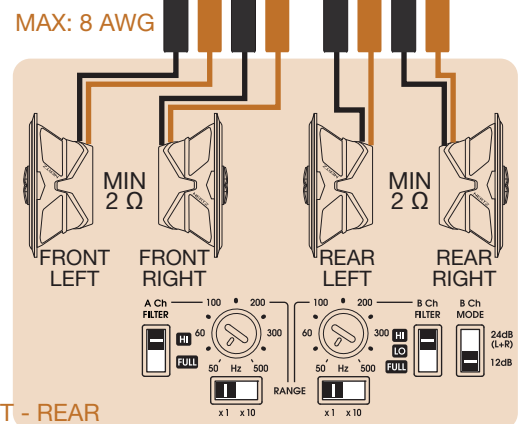

1 SPEAKER IN: A Ch
1 PRE OUT: B Ch

INPUTS

2 SPEAKER IN: A and B

POWER OUTPUTS

4 Channels Mode

OR

MAX: 8 AWG

POWER OUTPUTS