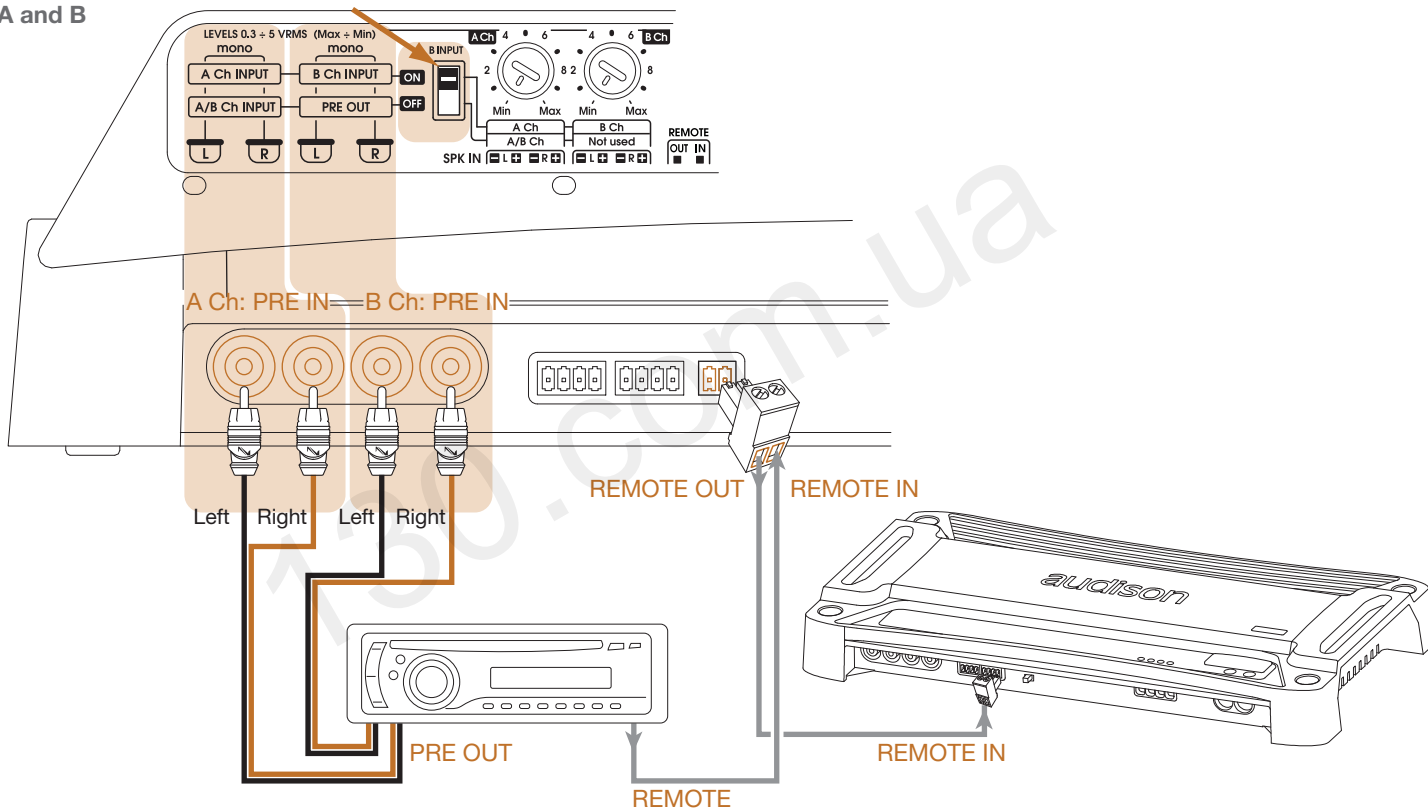

Inputs / Outputs / Functions

Power Outputs

Power Supply

INPUTS

1 PRE IN: A Ch
1 PRE OUT: B Ch

INPUTS

2 PRE IN: A and B

INPUTS

1 SPEAKER IN: A Ch
1 PRE OUT: B Ch

INPUTS

2 SPEAKER IN: A and B

POWER OUTPUTS

4 Channels Mode

OR

MAX: 8 AWG

POWER OUTPUTS