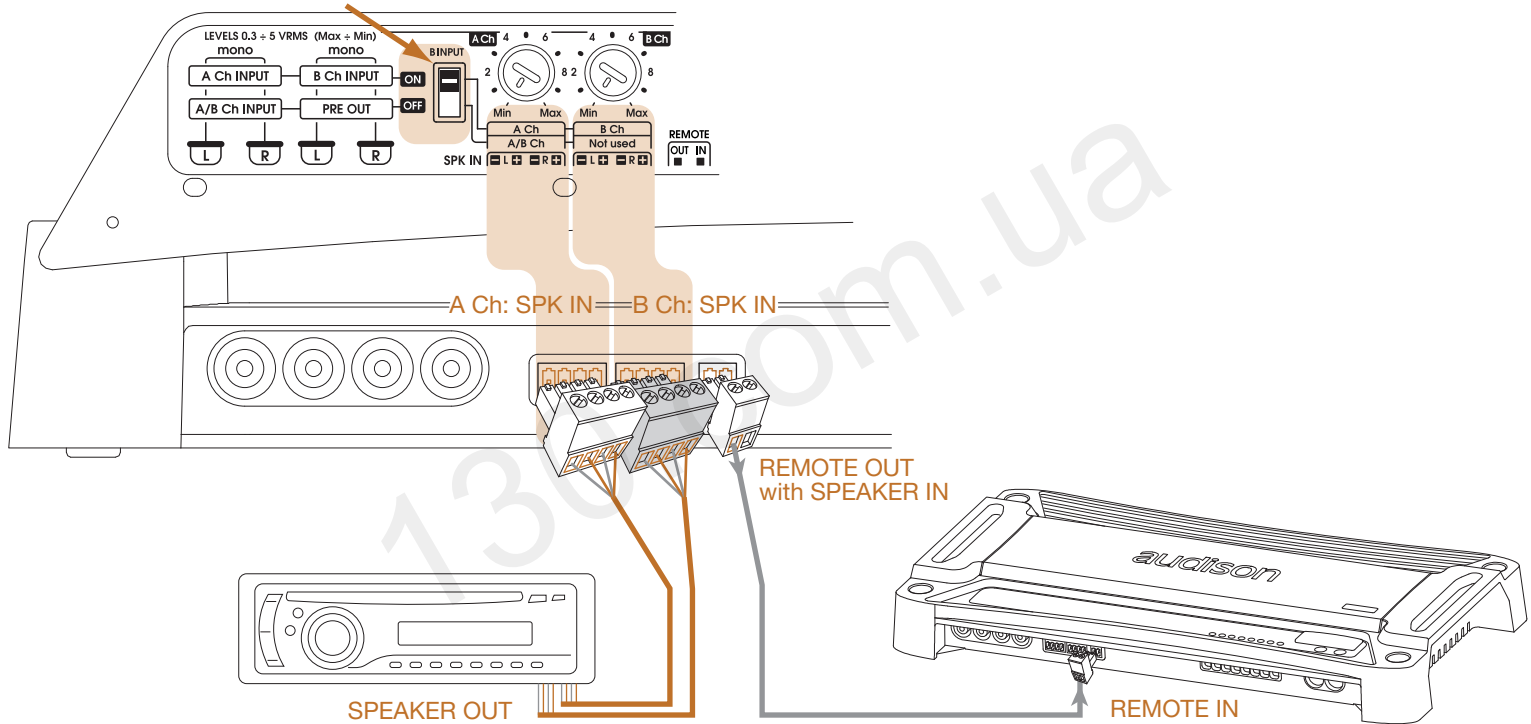

Inputs / Outputs / Functions

Power Outputs

Power Supply

INPUTS

1 PRE IN: A Ch
1 PRE OUT: B Ch

INPUTS

2 PRE IN: A and B

INPUTS

1 SPEAKER IN: A Ch
1 PRE OUT: B Ch

INPUTS

2 SPEAKER IN: A and B

POWER OUTPUTS

4 Channels Mode

OR

MAX: 8 AWG

POWER OUTPUTS