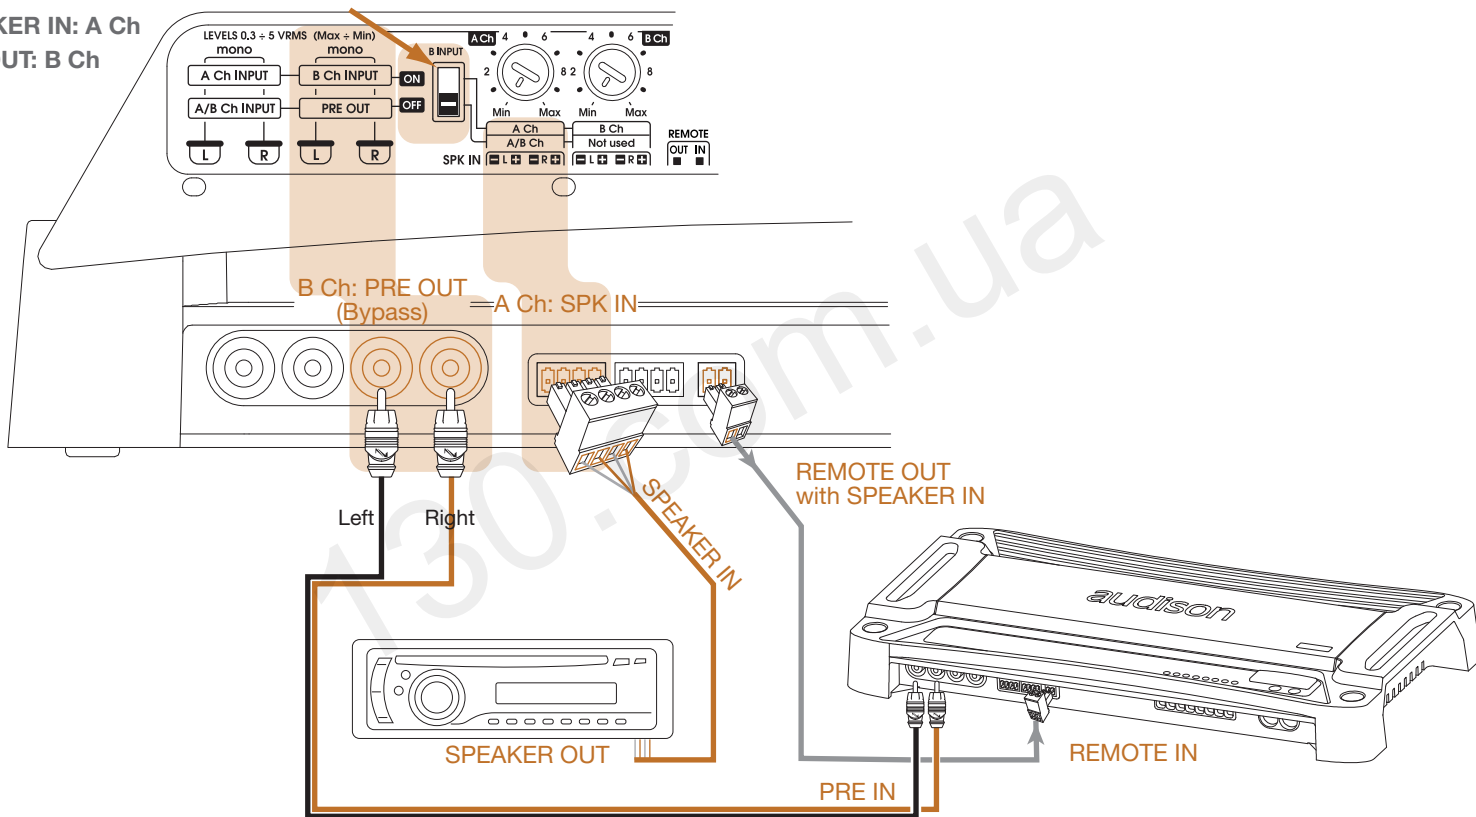

Inputs / Outputs / Functions

Power Outputs

Power Supply

INPUTS

1 PRE IN: A Ch
1 PRE OUT: B Ch

INPUTS

2 PRE IN: A and B

INPUTS

1 SPEAKER IN: A Ch
1 PRE OUT: B Ch

INPUTS

2 SPEAKER IN: A and B

POWER OUTPUTS

4 Channels Mode

OR

MAX: 8 AWG

POWER OUTPUTS

3 Channels Mode

SPECIFICATIONS

Configuration table

Conf.	4CH MODE AMP	A Ch	B Ch
1		Full	Full
2		Full	Hi-pass
3		Hi-pass	Full
4		Hi-pass	Hi-pass
5		Full	Lo-pass
6		Hi-pass	Lo-pass

Conf.	3CH MODE AMP	A Ch	B Ch
1		Full	Lo-pass
2		Hi-pass	Lo-pass