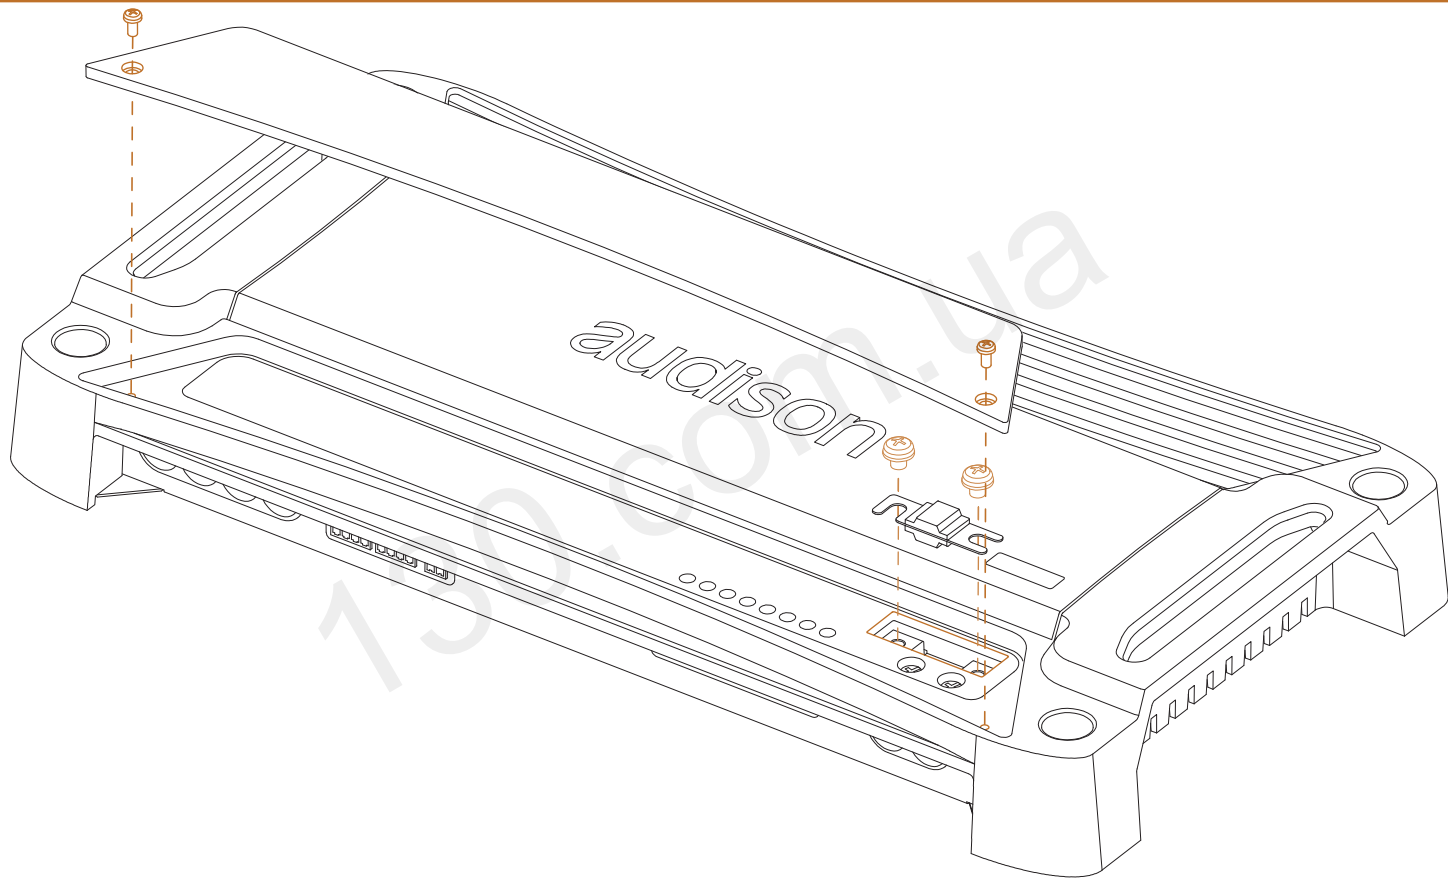

SPECIFICATIONS

Configuration table

Conf.	4CH MODE AMP	A Ch	B Ch
1		Full	Full
2		Full	Hi-pass
3		Hi-pass	Full
4		Hi-pass	Hi-pass
5		Full	Lo-pass
6		Hi-pass	Lo-pass

Conf.	3CH MODE AMP	A Ch	B Ch
1		Full	Lo-pass
2		Hi-pass	Lo-pass

Conf.	2CH MODE AMP	A Ch	B Ch
1		Full	Full
2		Hi-pass	Hi-pass
3		Full OR Hi-pass	Lo-pass

4/3 Ch	
B INPUT ☐ ON ☐ OFF	B INPUT ☐ ON ☐ OFF
A Ch Stereo A IN	A IN
B Ch St/Mo A IN	B IN L and R
B Pre Out ON	OFF

2 Ch	
B INPUT ☐ ON ☐ OFF	
A Ch Mono A IN L	
B Ch Mono A IN R	
B Pre Out OFF	

COVER and FUSE