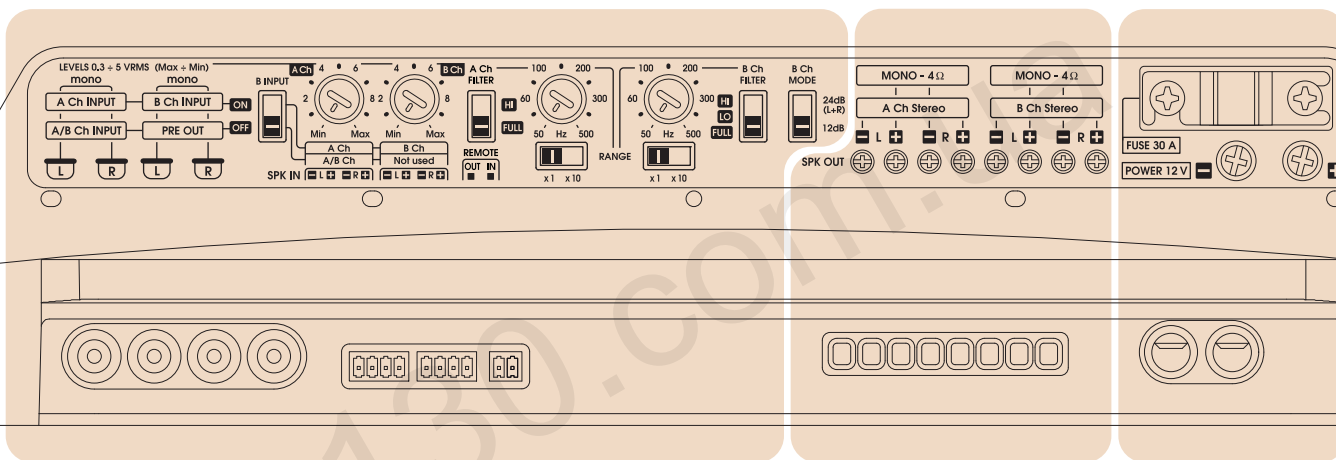

<http://130.com.ua>

audison

www.audison.eu

SR 4

360W Power Amplifier
Four channel amplifier with crossover

ADVANCED WEB MANUAL

SPECIFICATIONS

Control panel and terminals

Inputs / Outputs / Functions

Power Outputs

Power Supply

INPUTS

1 PRE IN: A Ch
1 PRE OUT: B Ch

INPUTS

2 PRE IN: A and B

INPUTS

1 SPEAKER IN: A Ch
1 PRE OUT: B Ch

INPUTS

2 SPEAKER IN: A and B

POWER OUTPUTS

4 Channels Mode

OR

MAX: 8 AWG

POWER OUTPUTS