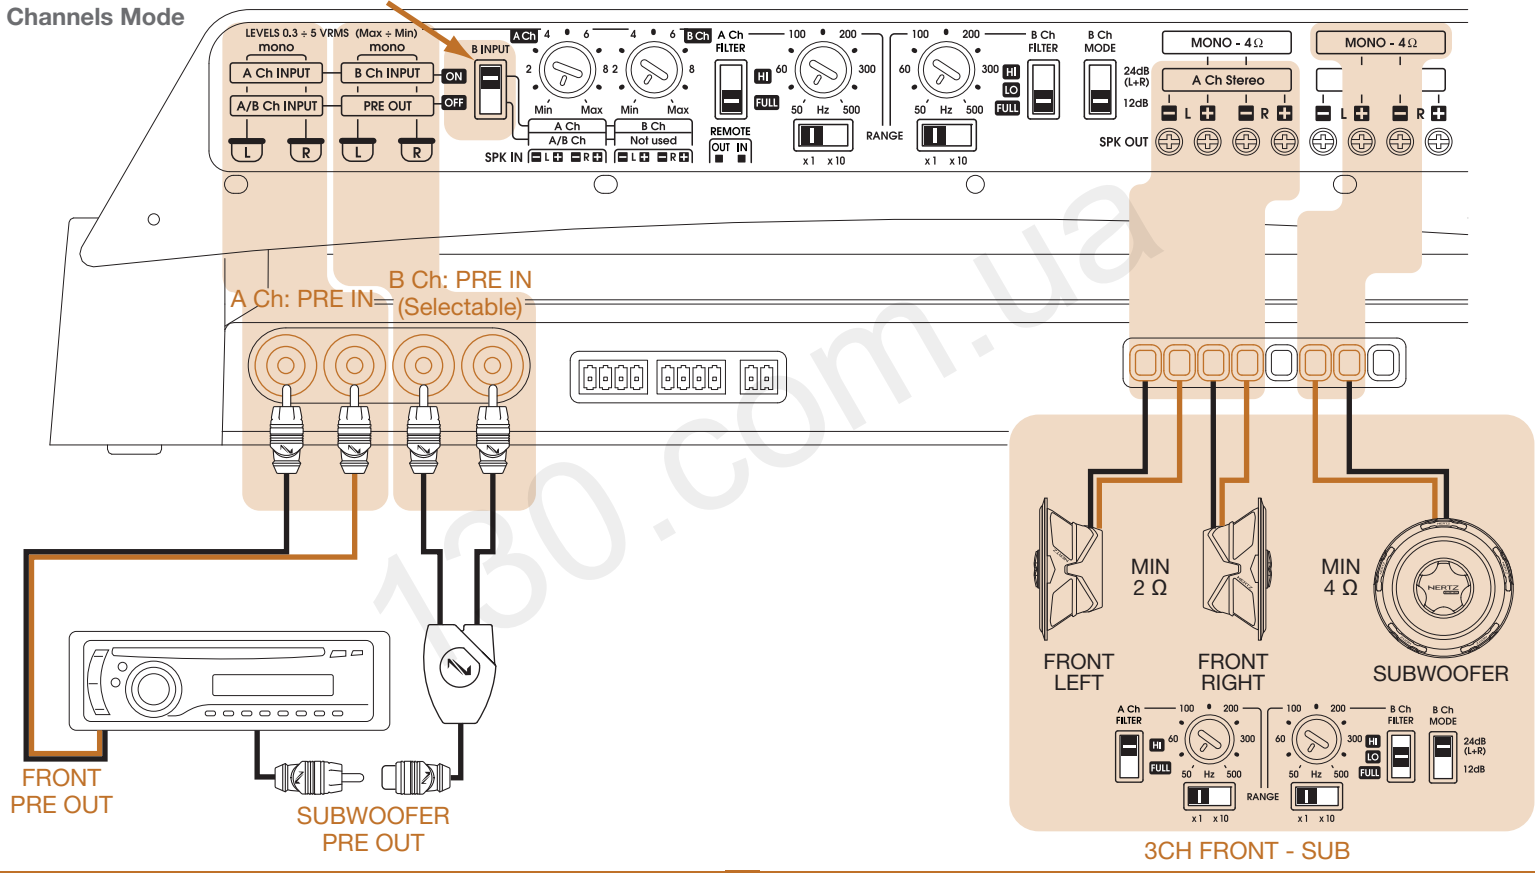

Inputs / Outputs / Functions

Power Outputs

Power Supply

INPUTS

1 PRE IN: A Ch
1 PRE OUT: B Ch

INPUTS

2 PRE IN: A and B

INPUTS

1 SPEAKER IN: A Ch
1 PRE OUT: B Ch

INPUTS

2 SPEAKER IN: A and B

POWER OUTPUTS

4 Channels Mode

OR

MAX: 8 AWG

POWER OUTPUTS

3 Channels Mode

SPECIFICATIONS

Configuration table

Conf.	4CH MODE AMP	A Ch	B Ch
1		Full	Full
2		Full	Hi-pass
3		Hi-pass	Full
4		Hi-pass	Hi-pass
5		Full	Lo-pass
6		Hi-pass	Lo-pass

Conf.	3CH MODE AMP	A Ch	B Ch
1		Full	Lo-pass
2		Hi-pass	Lo-pass