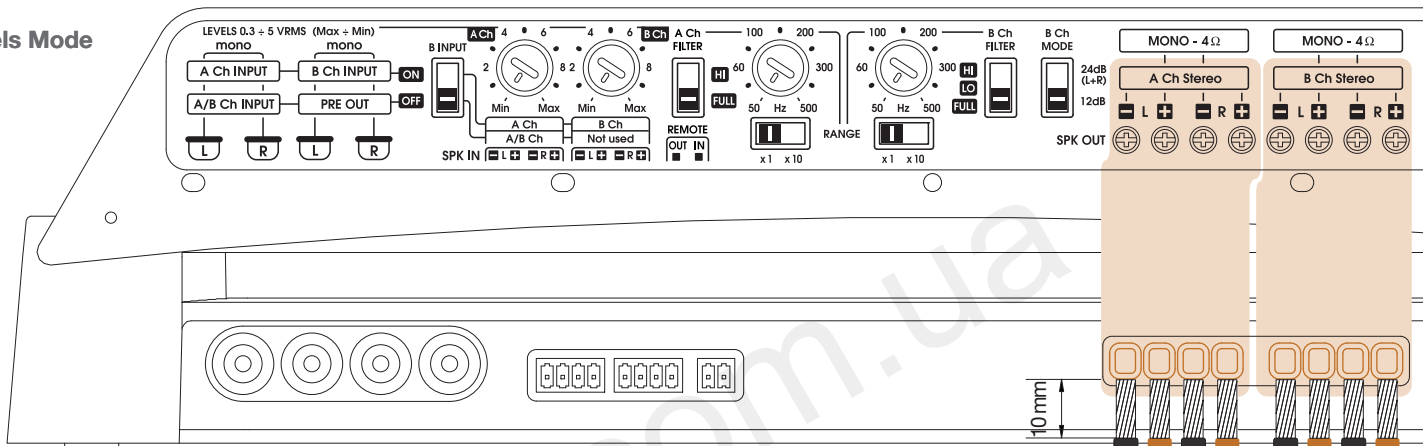

Inputs / Outputs / Functions

Power Outputs

Power Supply

INPUTS

1 PRE IN: A Ch
1 PRE OUT: B Ch

INPUTS

2 PRE IN: A and B

INPUTS

1 SPEAKER IN: A Ch
1 PRE OUT: B Ch

INPUTS

2 SPEAKER IN: A and B

POWER OUTPUTS

4 Channels Mode

OR

MAX: 8 AWG

POWER OUTPUTS

3 Channels Mode

SPECIFICATIONS

Configuration table

Conf.	4CH MODE AMP	A Ch	B Ch
1		Full	Full
2		Full	Hi-pass
3		Hi-pass	Full
4		Hi-pass	Hi-pass
5		Full	Lo-pass
6		Hi-pass	Lo-pass

Conf.	3CH MODE AMP	A Ch	B Ch
1		Full	Lo-pass
2		Hi-pass	Lo-pass