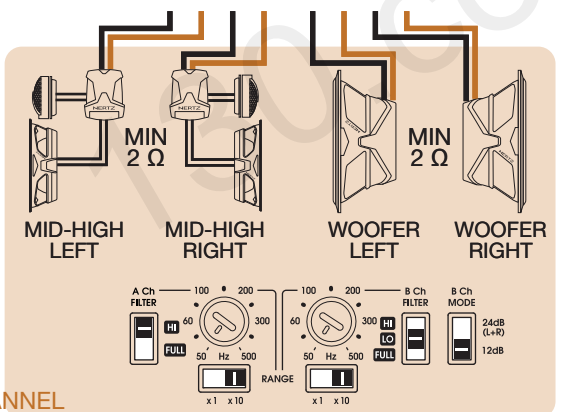

Inputs / Outputs / Functions

Power Outputs

Power Supply

INPUTS

1 PRE IN: A Ch
1 PRE OUT: B Ch

INPUTS

2 PRE IN: A and B

INPUTS

1 SPEAKER IN: A Ch
1 PRE OUT: B Ch

INPUTS

2 SPEAKER IN: A and B

POWER OUTPUTS

4 Channels Mode

OR

MAX: 8 AWG

POWER OUTPUTS

3 Channels Mode

SPECIFICATIONS

Configuration table

Conf.	4CH MODE AMP	A Ch	B Ch
1		Full	Full
2		Full	Hi-pass
3		Hi-pass	Full
4		Hi-pass	Hi-pass
5		Full	Lo-pass
6		Hi-pass	Lo-pass

Conf.	3CH MODE AMP	A Ch	B Ch
1		Full	Lo-pass
2		Hi-pass	Lo-pass