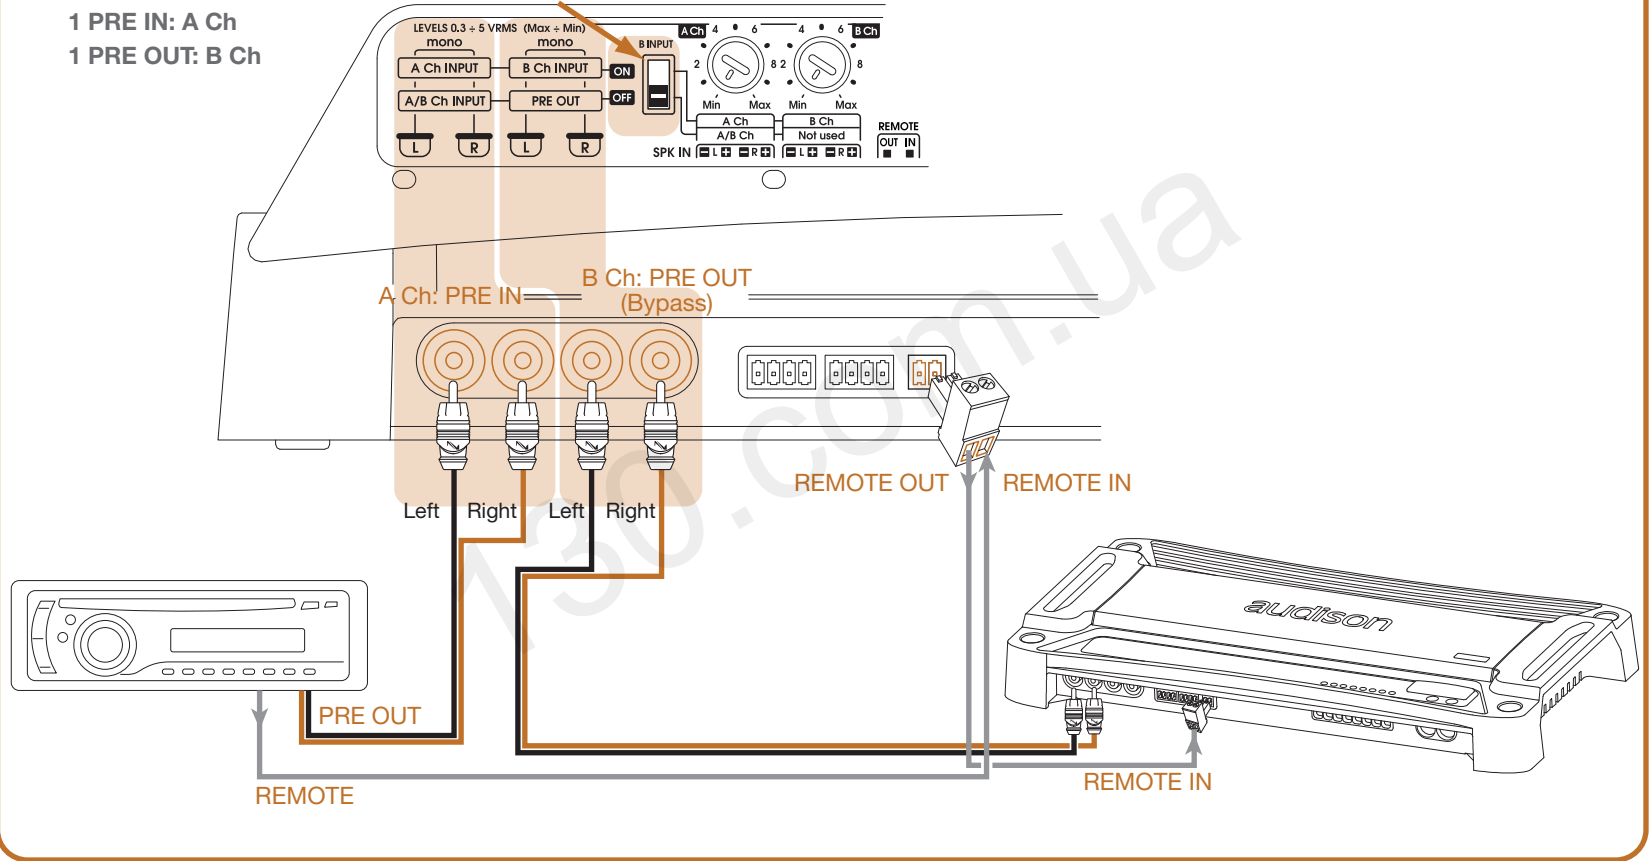

Inputs / Outputs / Functions

Power Outputs

Power Supply

INPUTS

1 PRE IN: A Ch
1 PRE OUT: B Ch

INPUTS

2 PRE IN: A and B

INPUTS

1 SPEAKER IN: A Ch
1 PRE OUT: B Ch

INPUTS

2 SPEAKER IN: A and B

POWER OUTPUTS

4 Channels Mode

OR

MAX: 8 AWG

POWER OUTPUTS